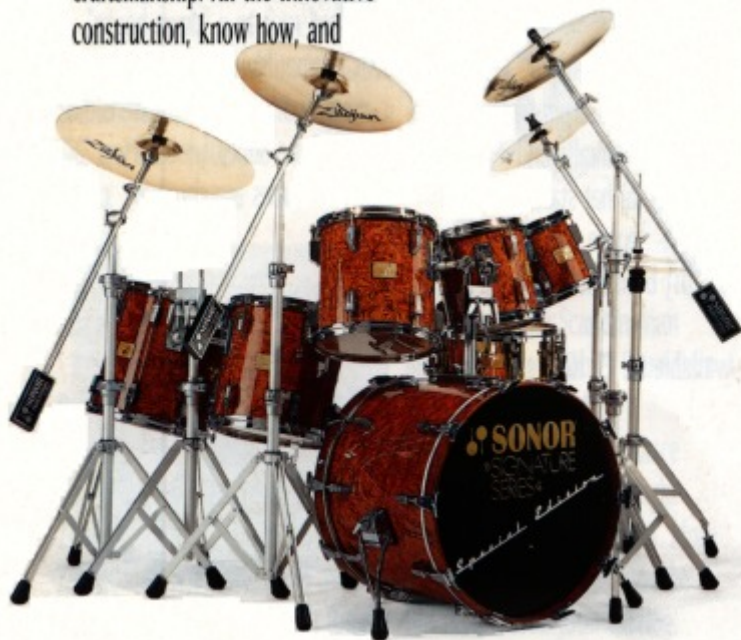

DRUMS & HARDWARE

Signature Series "Special Edition"

The Signature Series by Sonor is still setting standards with reference to sound and craftsmanship. All the innovative construction, know how, and

experience that was gained in the past years of drum manufacture has been put into the development of the new Signature Series "Special Edition".

Check out the features of this new drum series:

- all drum mounts are isolated from the drum shell by the patented Sonor Hilite insulation system for improved sound projection
- basic material of the drum shells is select maple
- all tom toms and floor toms are equipped with seamless "mega hoops"

- the unique "Bubinga" wood is finished with high gloss lacquer

The Signature Series "Special Edition" is offered in combination with Protec hardware. This is made from special lightweight alloy with high stability but low weight. Please add "SE" to the Signature item number when ordering, e.g. HLG 22 RH now: HLG 22 RH-SE

Symphony Snare Drums with brass shells

Sonor is offering two new snare drums that comply with the highest demands regarding quality of sound and design. The brass shells, available in 7 1/4" and 5 3/4" depth offer outstanding projection due to their characteristic vibration. These snare drums are ideal for demanding drummers who seek the best for their performance.

Symphony Snare Drum SY 1407 MS

- size 7 1/4" x 14"
- brass shell
- brass plated hardware
- die cast rims
- 10 tension rods on each side
- batter head: Sonor CN calfskin